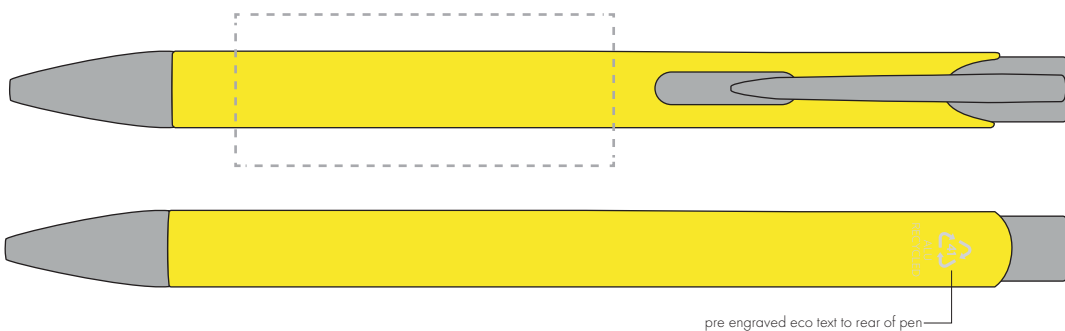

Your Ref:
Our Ref:Quantity:
Version: 1Product Code: TPC982001
Product Colour: YELLOW**PRINTING CONCERNS:**

We stock this item in the following colours

**PANTONE REFERENCE(S)**

● Engrave

ARTWORK SCALE 100%

ARTWORK SCALE 100%

Rotary Engrave Area:
50mm x 20mm

pre engraved eco text to rear of pen

Product Image for visualisation
- colours may vary**The dashed line is to demonstrate print area and will not appear on your printed item****PLEASE NOTE:**